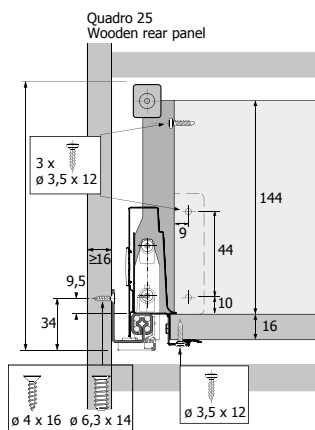

### Set comprises of:

- ❶ Drawer side profile left & right
- ❷ Drawer front connector for side profile, 2 each
- ❸ Cover caps, 2 each
- ❹ Quadro drawer runner, left & right
- ❺ Drawer front connector for railing, 2 each
- ❻ Railing, left & right
- ❼ Rear panel connector

### Not supplied:

- Ⓐ Front panel
- Ⓑ Base panel
- Ⓒ Back panel

## DIMENSIONS

## DIMENSIONS FOR CUTTING TO SIZE

Dimension	Steel rear panel	Wooden rear panel	Aluminium rear panel
A	NL - 3	NL + 10	NL - 3
B	LB - 2 x EB - 51.5	LB - 2 x EB - 51.5	LB - 2 x EB - 51.5
C	-	LB - 2 x EB - 63	LB - 2 x EB - 63
D	-	144	-