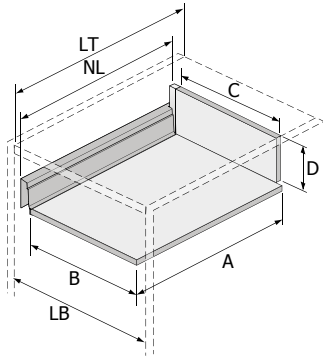

TECHNICAL SPECIFICATION

DIMENSIONS FOR CUTTING TO SIZE

Dimension	Steel rear panel	Wooden rear panel	Aluminium rear panel
A	NL - 3	NL + 10	NL - 3
B	LB - 2 x EB - 51.5	LB - 2 x EB - 51.5	LB - 2 x EB - 51.5
C	-	LB - 2 x EB - 63	LB - 2 x EB - 63
D	-	144	-