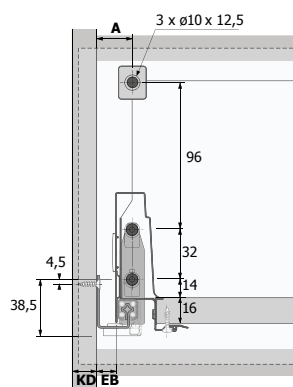

### Set comprises of:

- ❶ Drawer side profile left & right
- ❷ Drawer front connector for side profile, 2 each
- ❸ Cover caps, 2 each
- ❹ Quadro drawer runner, left & right
- ❺ Drawer front connector for railing, 2 each
- ❻ Railing, left & right
- ❼ Rear panel connector

### Not supplied:

- Ⓐ Front panel
- Ⓑ Base panel
- Ⓒ Back panel

## DIMENSIONS

## DIMENSIONS FOR CUTTING TO SIZE

Dimension	Steel rear panel	Wooden rear panel	Aluminium rear panel
A	NL - 3	NL + 10	NL - 3
B	LB - 2 x EB - 51.5	LB - 2 x EB - 51.5	LB - 2 x EB - 51.5
C	-	LB - 2 x EB - 63	LB - 2 x EB - 63
D	-	144	-