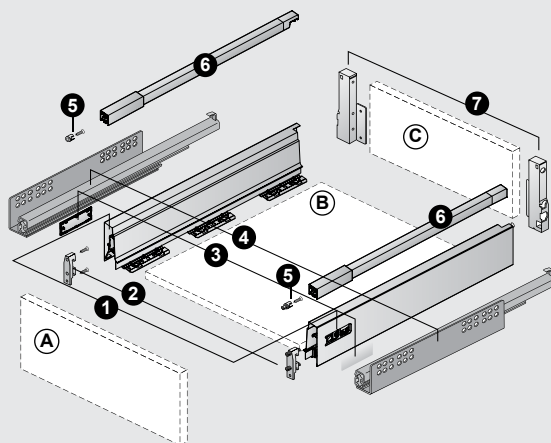

INNOTECH ATIRA DOUBLE-WALL DRAWER SETS - HEIGHT 144mm

DRAWER - Standard Drawer Front