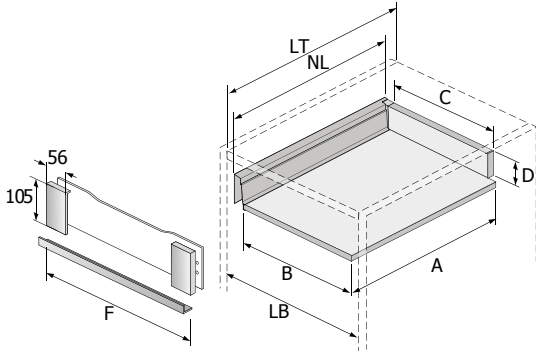

### Additional parts required:

- ② Front Panel: 2000mm

Pack Qty	Item No.
1	278392

- ③ Front connectors

Pack Qty	Item No.
1 Set	278394

## DIMENSIONS

## DIMENSIONS FOR CUTTING TO SIZE

Dimension	Steel rear panel	Wooden rear panel	Aluminium rear panel
A	NL - 3	NL + 10	NL - 3
B	LB - 2 x EB - 51.5	LB - 2 x EB - 51.5	LB - 2 x EB - 51.5
C	-	LB - 2 x EB - 63	LB - 2 x EB - 63
D	-	65.5	-
F	LB - 2 x EB - 101	LB - 2 x EB - 101	LB - 2 x EB - 101