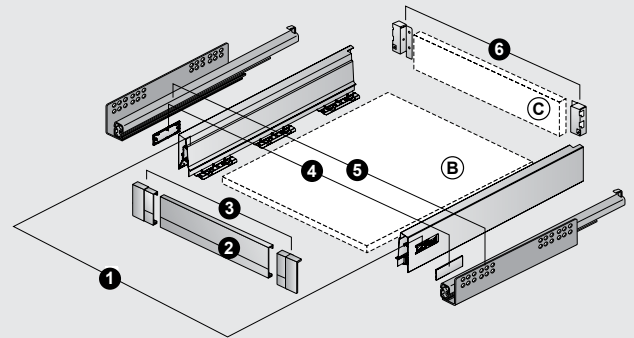

INNOTECH ATIRA DOUBLE-WALL DRAWER SETS - HEIGHT 70mm

INTERNAL DRAWER - Glass Front