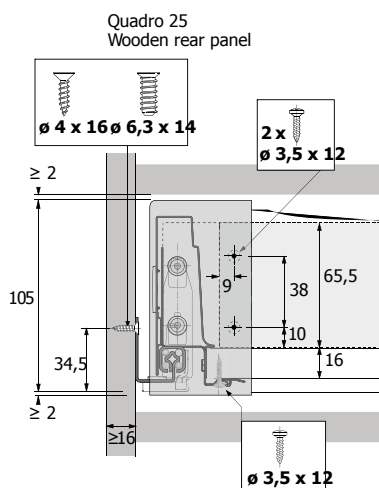

### Additional parts required:

- ② Front Panel: 2000mm

Pack Qty	Item No.
1	278392

- ③ Front connectors

Pack Qty	Item No.
1 Set	278394

## DIMENSIONS

## DIMENSIONS FOR CUTTING TO SIZE

Dimension	Steel rear panel	Wooden rear panel	Aluminium rear panel
A	NL - 3	NL + 10	NL - 3
B	LB - 2 x EB - 51.5	LB - 2 x EB - 51.5	LB - 2 x EB - 51.5
C	-	LB - 2 x EB - 63	LB - 2 x EB - 63
D	-	65.5	-
F	LB - 2 x EB - 101	LB - 2 x EB - 101	LB - 2 x EB - 101