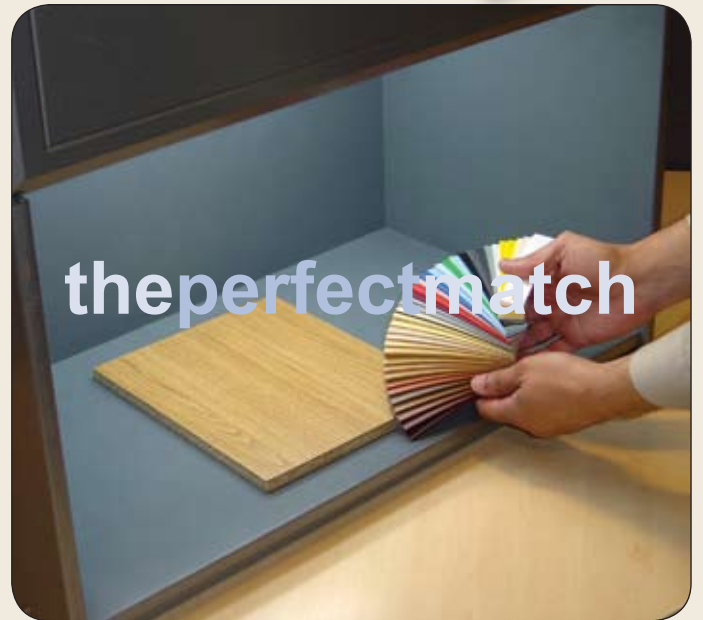

Although quality of match ratings are shown in the following pages, it is highly recommended that samples be viewed for your own appraisal prior to ordering.

COLOUR MATCH RATING SYSTEM

KEY

- 1 = Very Good Match
- 2 = Good Match
- 3 = Close Match

Please note all ratings are subjective.
NEY recommend samples are obtained prior to ordering.