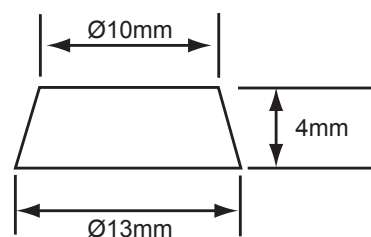

Door and drawer dampers

Flat shaped

50pcs/Sheet