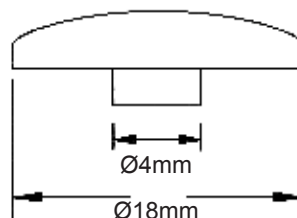

Accessories

Cam covers and dampers

KD cam covers

For use with JKDCAM1512/14

see page 71

2,000/Bag