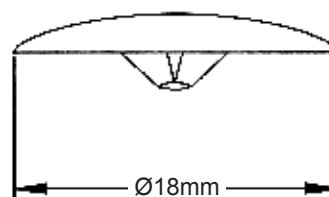

KD cam covers

For use with JKDCAM1612FL

see page 71

2,000/Bag