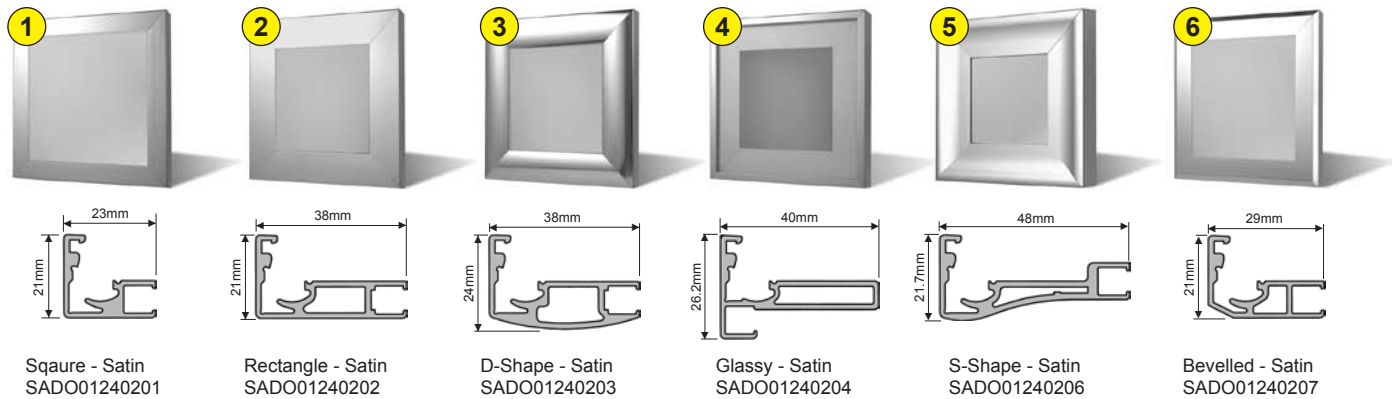

However, the aluminium image is rather being used to underline a certain style or to subtly accentuate products. The Decofix system is a great way to exploit this phenomenon.

Different profiles available

NEY can also provide the machinery for cutting and assembling these products

Aluminium profile saw

Includes: Infeed and outfeed roller support tables with millimetric scale and flip-over stops.

Clamping / assembly table