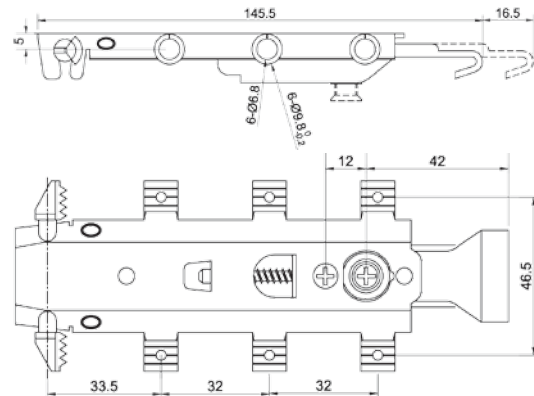

Cabinet hangers

Surface mounted and concealed

Daset hangers

250/Box

Daset fixing options

1

2

3

Concealed cabinet hanger

100 Sets/Box

1 x Set

Cabinet hanger plate sets

400/Box

1 x Set = 1 Left & 1 Right