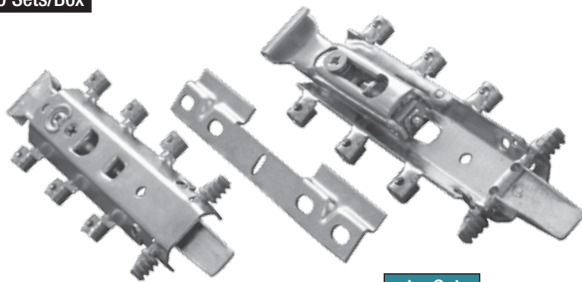

Cabinet hangers

Surface mounted and concealed

Daset hangers

250/Box

Daset fixing options

1

2

3

Concealed cabinet hanger

100 Sets/Box

1 x Set

Cabinet hanger plate sets

400/Box

1 x Set = 1 Left & 1 Right