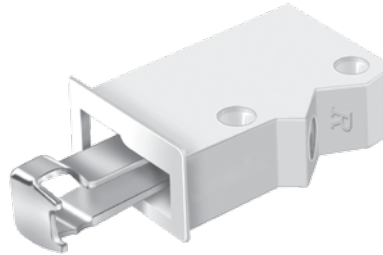

Cabinet hangers

Surface mounted and concealed

Daset hangers

250/Box

Daset fixing options

1

2

3

Concealed cabinet hanger

100 Sets/Box

1 x Set

Cabinet hanger plate sets

400/Box

1 x Set = 1 Left & 1 Right