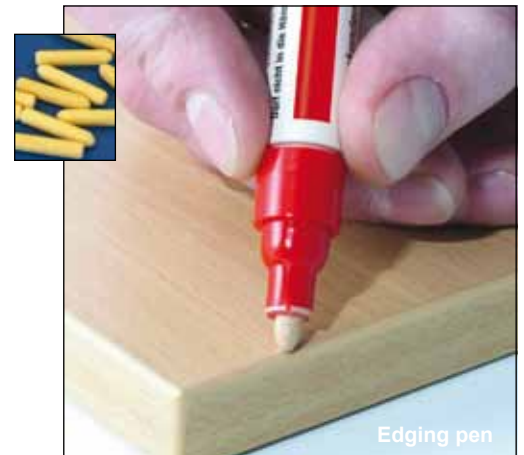

Clean and convenient | Spare tips available | Refillable

Colour Edging Pens

For touch-up repair of corners, rough edges and small scratches.

- Consisting of a high grade lacquer with a modified acrylic base.
- Aluminium tube with pump system to eliminate evaporation.
- Suitable for indoor and outdoor use.
- Available in colours matching our soft wax range

Colour edging pens

* Part number dependant on colour.

Description	Part Number	Pack Qty
10pc pack varying shades	REPEN-E01	1
Single pens selected colour	REPEN*	1
10pc pack spare tips	REPEN-TIP	1

Edging pen

Touch-Up Dye Pens

An ideal touch-up pen for worn surfaces and scratches.

- Reproduction of wood-grains.
- For all types of wood and plastic surfaces.
- Designed for toning down.
- Refillable.
- Recommended for indoor use only.