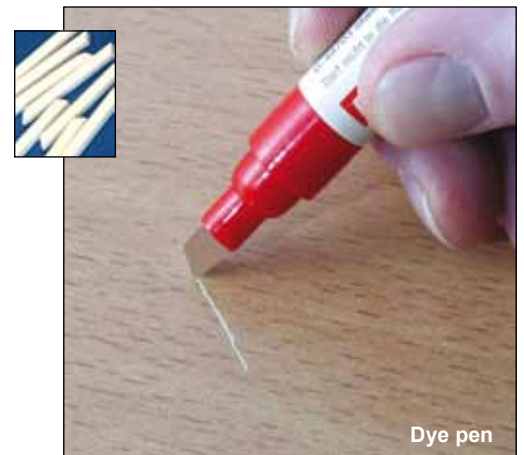

Clean and convenient | Spare tips available | Refillable

Colour Edging Pens

For touch-up repair of corners, rough edges and small scratches.

- Consisting of a high grade lacquer with a modified acrylic base.
- Aluminium tube with pump system to eliminate evaporation.
- Suitable for indoor and outdoor use.
- Available in colours matching our soft wax range

Colour edging pens

* Part number dependant on colour.

Description	Part Number	Pack Qty
10pc pack varying shades	REPEN-E01	1
Single pens selected colour	REPEN*	1
10pc pack spare tips	REPEN-TIP	1

Edging pen

Touch-Up Dye Pens

An ideal touch-up pen for worn surfaces and scratches.

- Reproduction of wood-grains.
- For all types of wood and plastic surfaces.
- Designed for toning down.
- Refillable.
- Recommended for indoor use only.

Touch-up dye pens

* Part number dependant on colour.

Description	Part Number	Pack Qty
10pc pack varying shades	REPEN-E01	1
Single pens selected colour	REPEN*	1
10pc pack spare tips	REPEN-TIP	1

Dye pen

Dye Bottles