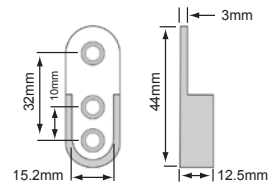

Hanging rail end support

Zinc alloy

100/Box