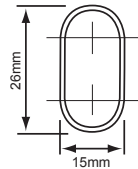

## Garment hanging rail

Chrome plated steel 3m lengths

20 Lengths/Box