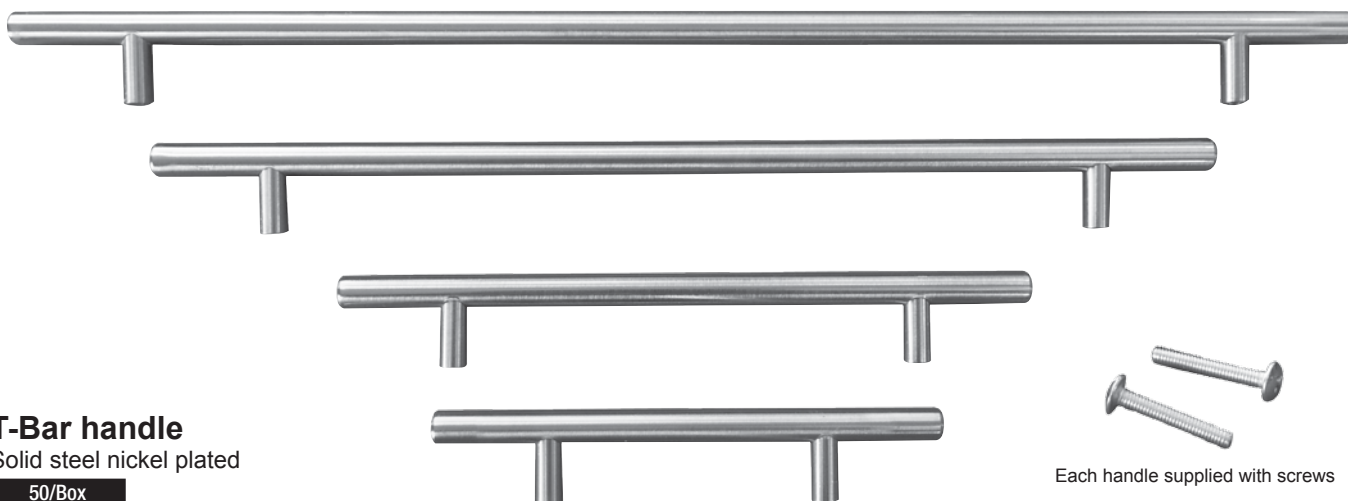

Door and Drawer Handles

Solid steel chrome or nickel plated

T-Bar handle

Solid steel nickel plated

50/Box

Each handle supplied with screws

Bow-Handle

Solid steel nickel plated

100/Box

Each handle supplied with screws

D-Handle

Solid steel chrome plated

100/Box

Each handle supplied with screws