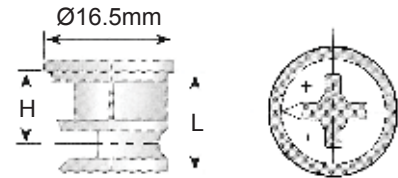

KD Fittings

Connecting bolts and cams

Connecting bolt

2,000/Box

Connecting bolt

2,000/Box

Eccentric cam fitting

2,000/Box

Eccentric cam fitting with flange

2,000/Box

Rafix plus

including connecting bolt

2,000/Box