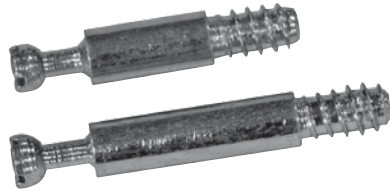

KD Fittings

Connecting bolts and cams

Connecting bolt

2,000/Box

Connecting bolt

2,000/Box

Eccentric cam fitting

2,000/Box

Eccentric cam fitting with flange

2,000/Box

Rafix plus

including connecting bolt

2,000/Box