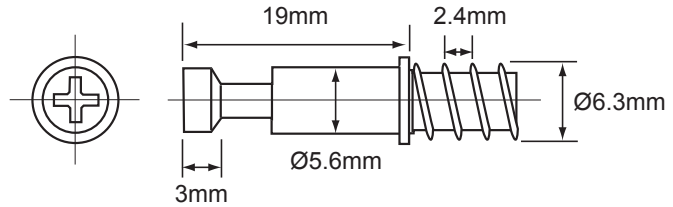

KD Fittings

Connecting bolts and cams

Connecting bolt

2,000/Box

Connecting bolt

2,000/Box

Eccentric cam fitting

2,000/Box

Eccentric cam fitting with flange

2,000/Box

Rafix plus

including connecting bolt

2,000/Box