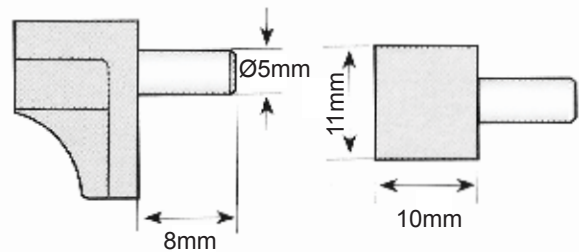

Shelf supports

For board and glass

Flat steel shelf supports

2,000/Box

Steel shelf support with plastic body

with plastic body

2,000/Box

Steel support with rubber pad - for glass shelves

with rubber pad - for glass shelves

2,000/Box

Zinc alloy angled shelf support

2,000/Box