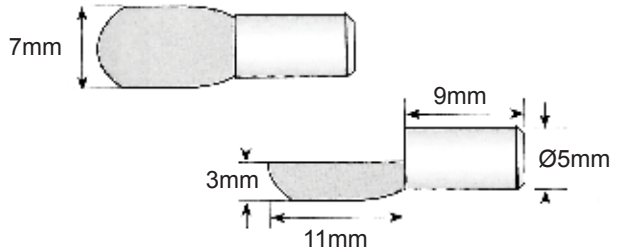

Shelf supports

For board and glass

Flat steel shelf supports

2,000/Box

Steel shelf support with plastic body

with plastic body

2,000/Box

Steel support with rubber pad - for glass shelves

with rubber pad - for glass shelves

2,000/Box

Zinc alloy angled shelf support

2,000/Box