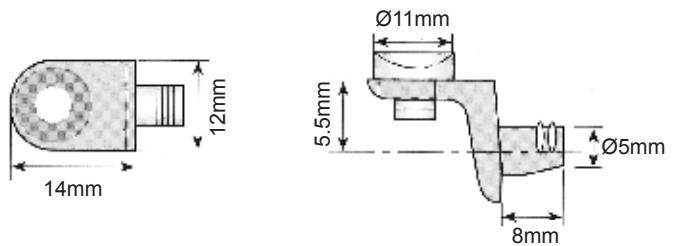

Steel support with rubber pad - for glass shelves

with rubber pad - for glass shelves

2,000/Box